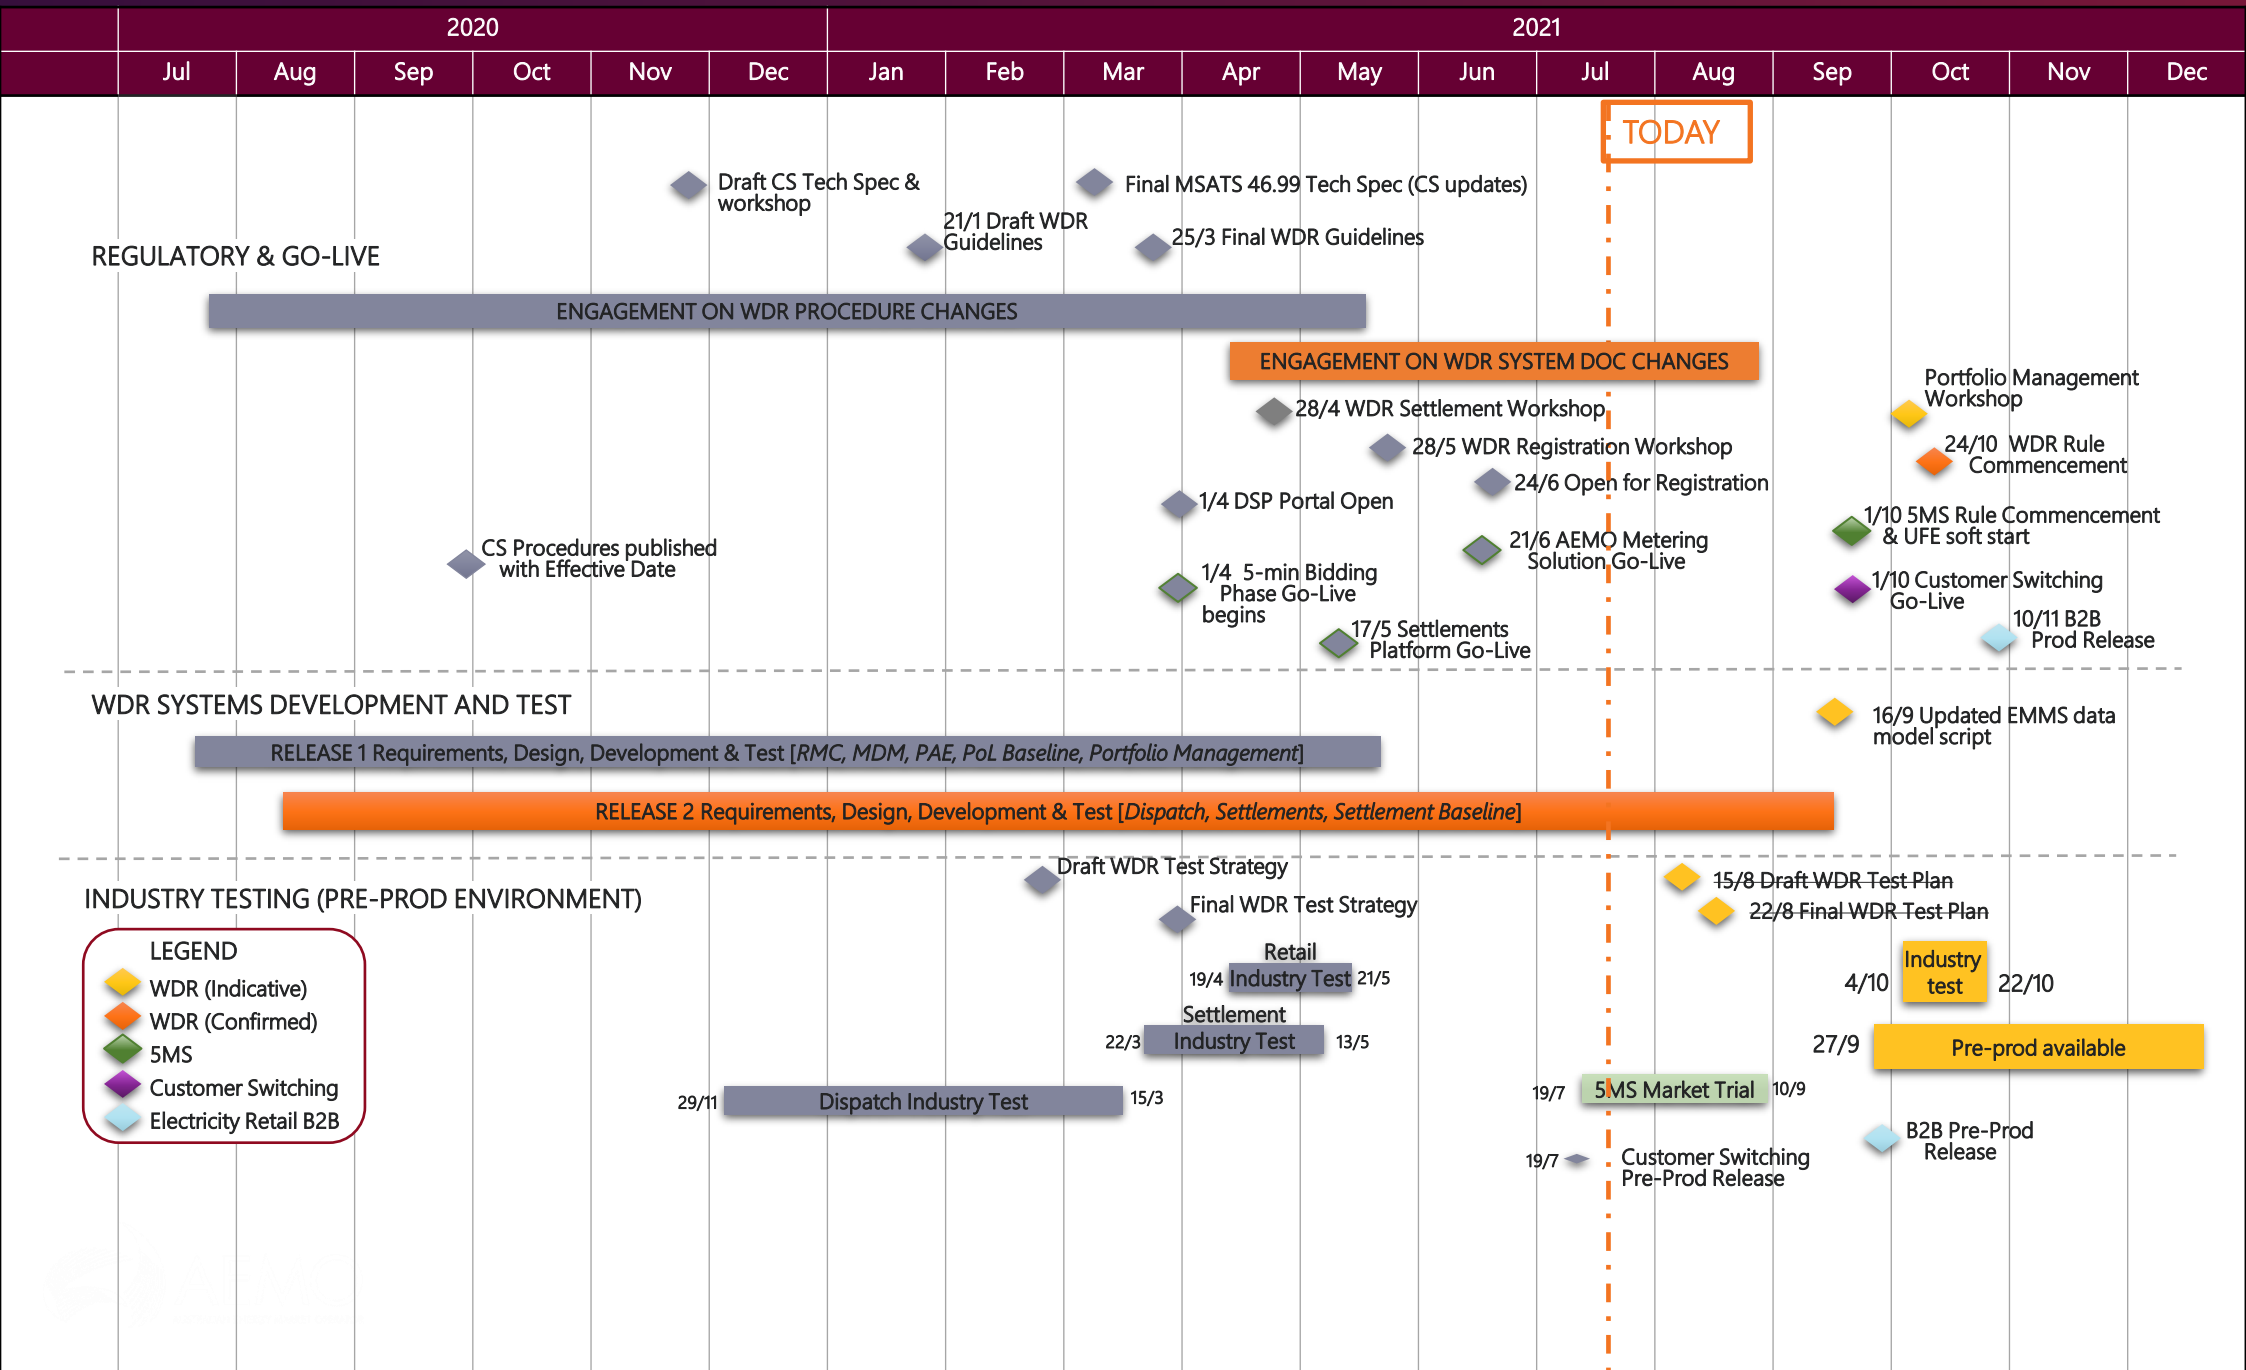

# Indicative program schedule

Current as of 14 JUL 21

**LEGEND**

- ◆ WDR (Indicative)
- ◆ WDR (Confirmed)
- ◆ 5MS
- ◆ Customer Switching
- ◆ Electricity Retail B2B