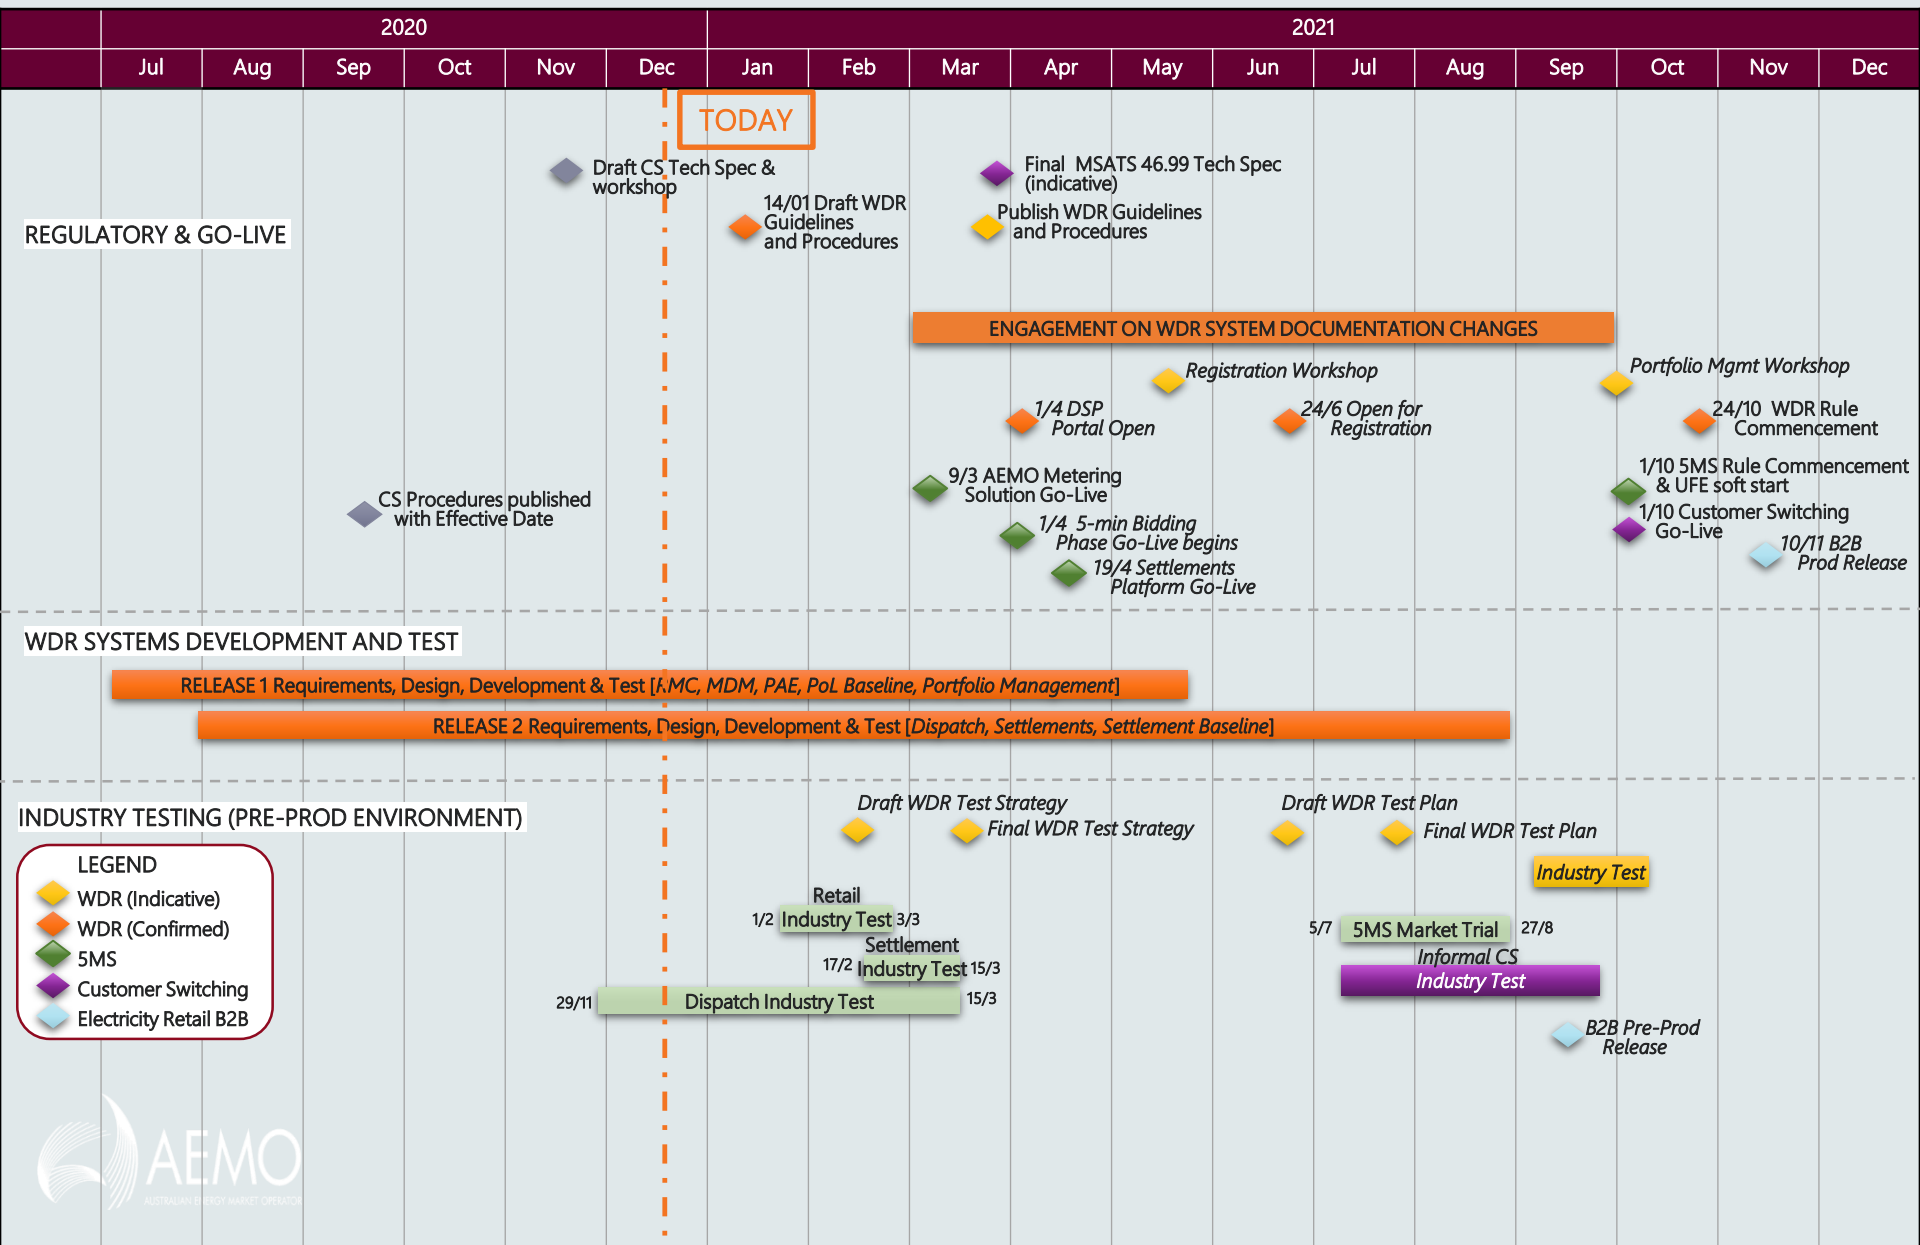

Wholesale Demand Response: Industry View

Current as of 16 Dec 20

LEGEND

- Yellow Diamond: WDR (Indicative)
- Orange Diamond: WDR (Confirmed)
- Green Diamond: SMS
- Purple Diamond: Customer Switching
- Light Blue Diamond: Electricity Retail B2B