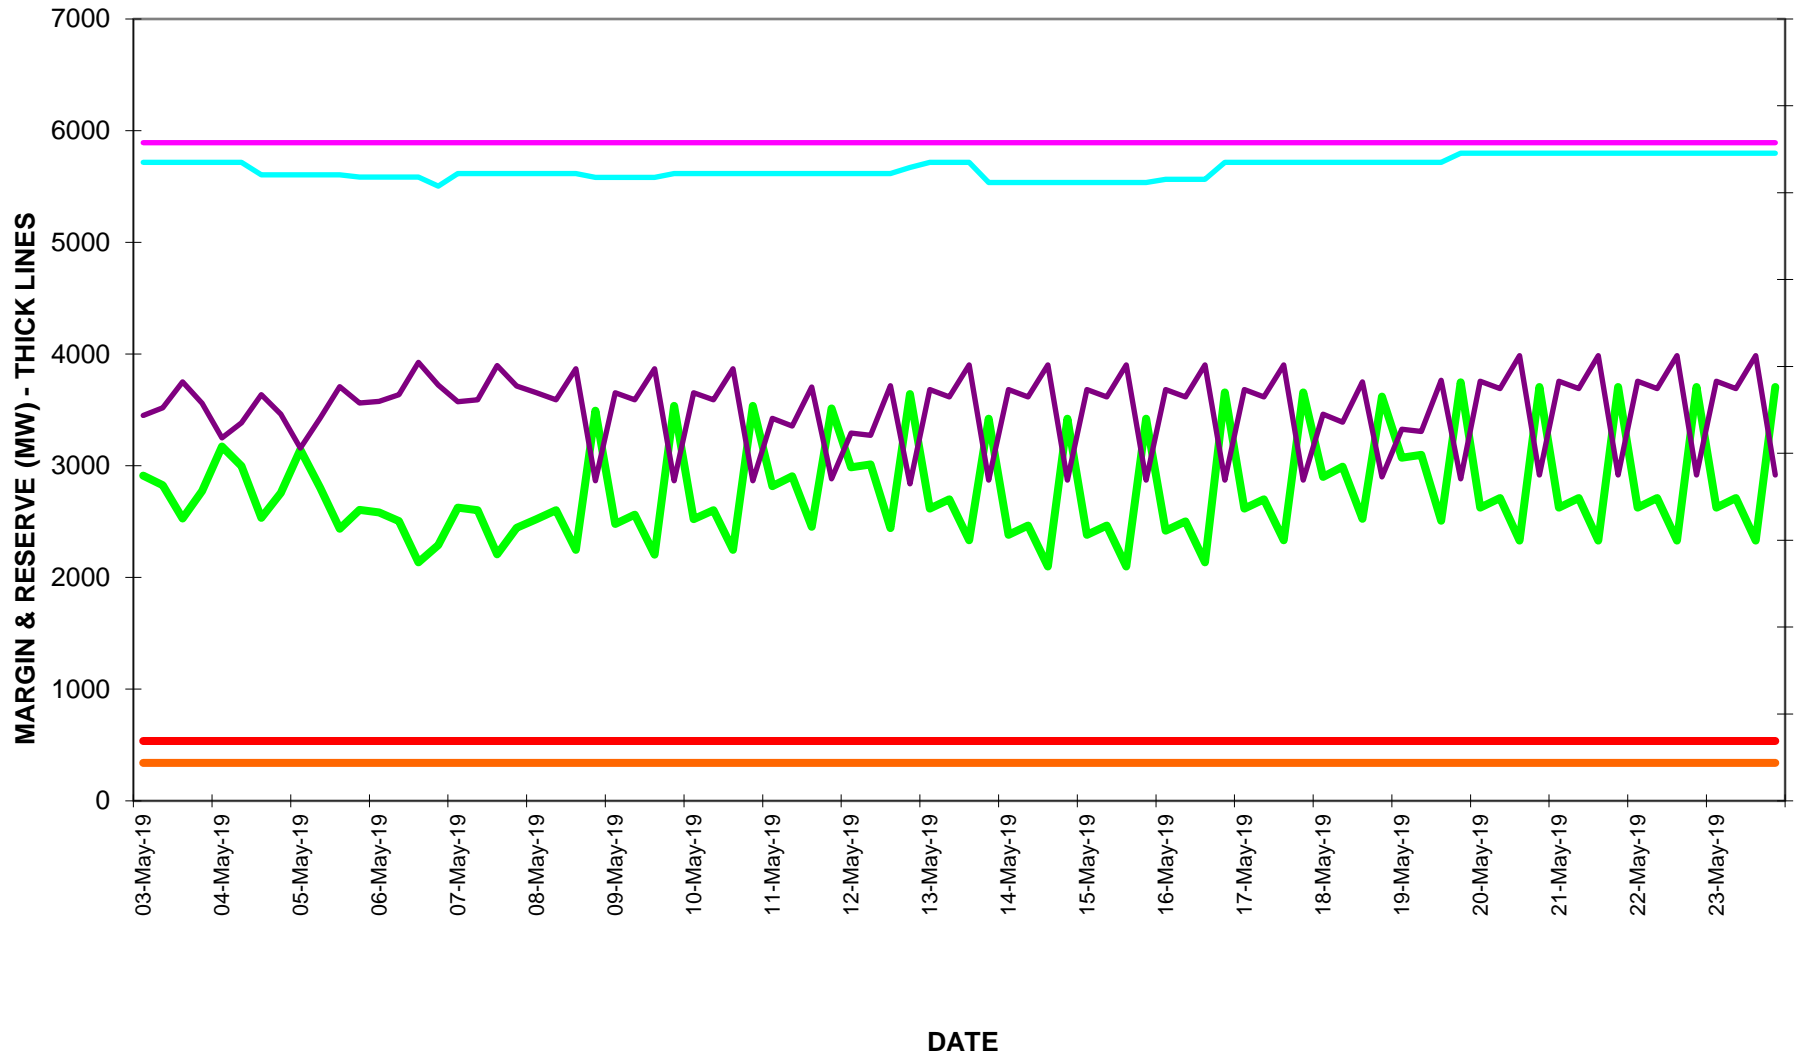

ST PASA OUTLOOK

ST PASA RESERVE MARGIN RESERVE CAPACITY REQ CAPACITY PL RESERVES REQ PEAK LOAD MEANP2SD AVAILABLE SUPPLY CAPACITY INSTALLED GENERATION