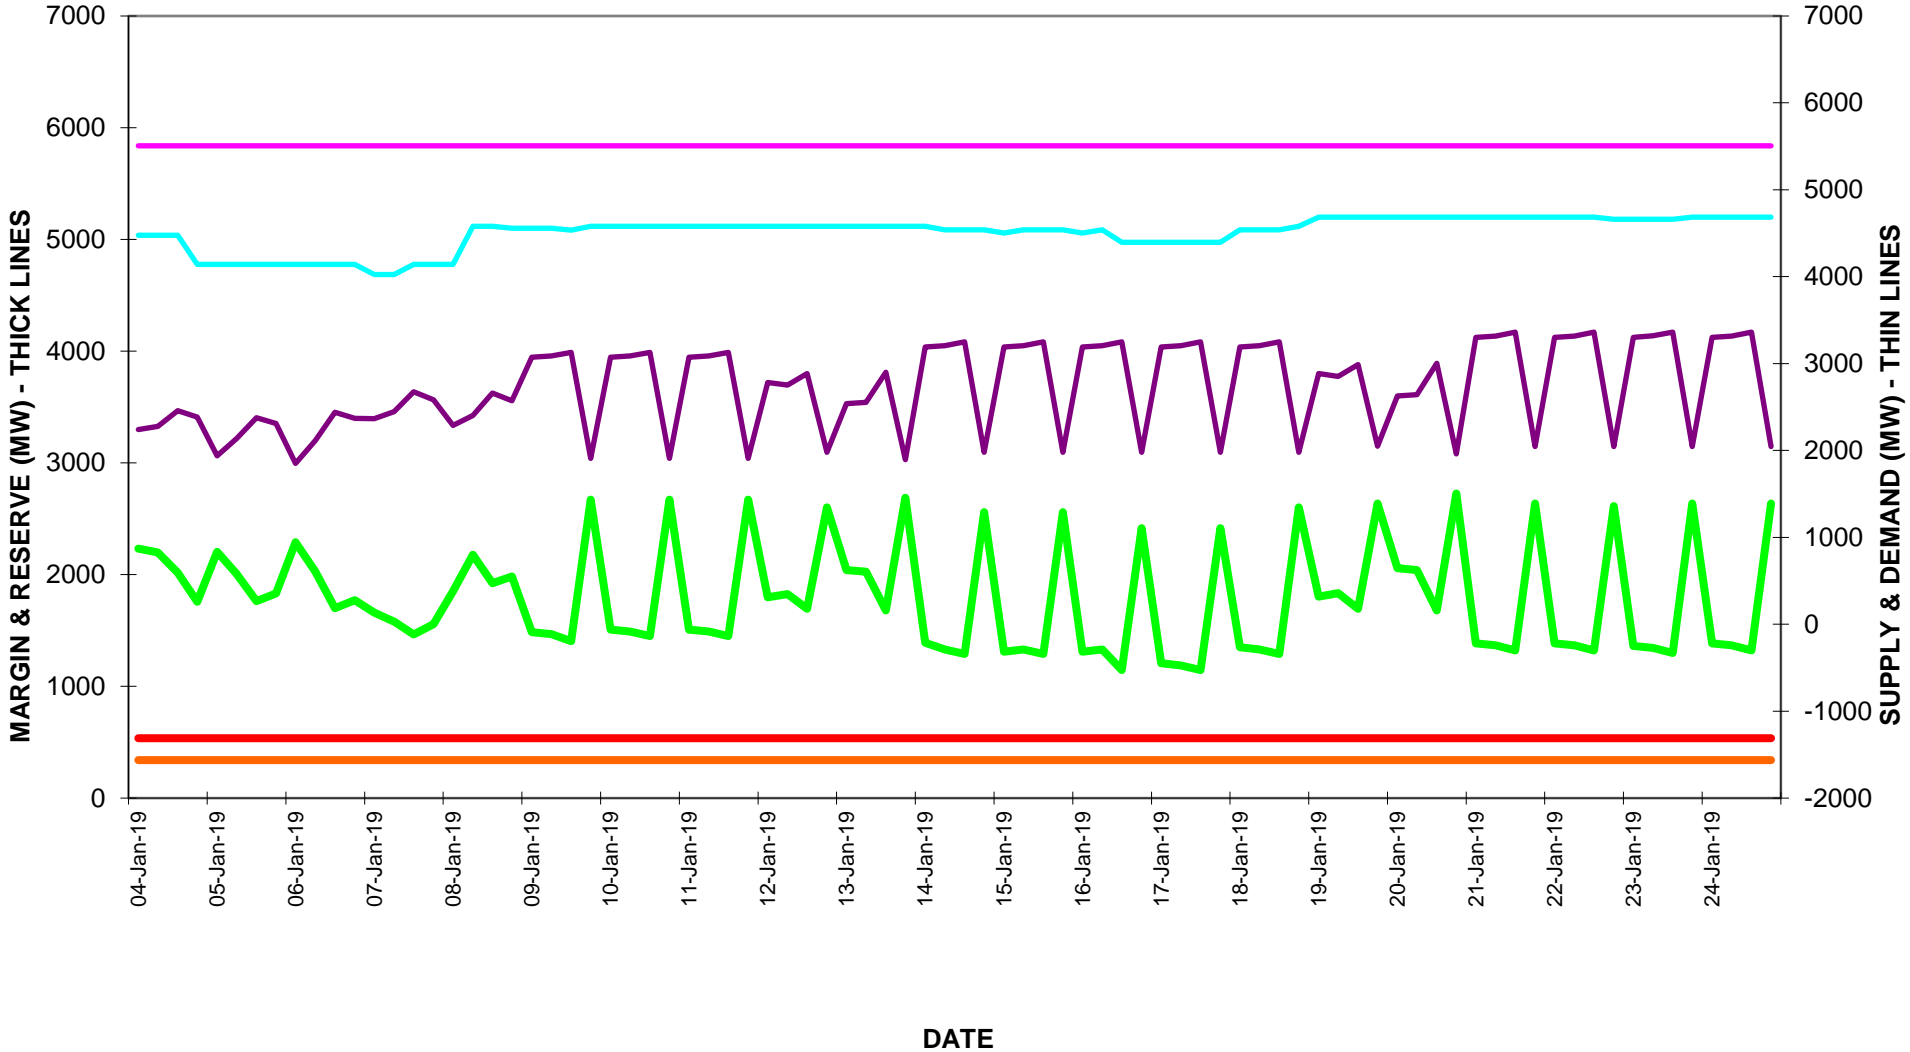

ST PASA OUTLOOK

ST PASA RESERVE MARGIN RESERVE CAPACITY REQ CAPACITY PL RESERVES REQ PEAKLOAD MEANP2SD AVAILABLE SUPPLY CAPACITY INSTALLED GENERATION