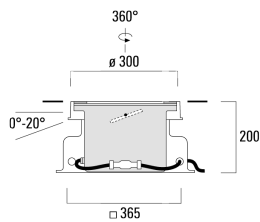

ETC340-GB LED

Inground luminaires

1/8

we-ef

Description

IP67. IK10+. Stainless steel construction including PCS hardware. Safety glass lens, max. load 5 tonnes. Luminaire can be driven over at low speed. Silicone rubber gasket. Factory-sealed termination chamber with cable gland and 0.5 m of flexible PVC-free cable. Integral EC electronic converter. Advanced thermal management protects LEDs while optimising lumens output. Removable LED boards for upgrading. CAD-optimised optics for superior illumination and glare control. OLC[®] One LED Concept. 20° tiltable and 355° rotatable. 1-10 V analogue dimming or DALI interface available on request. Luminaire installation blockout and sealable junction box included in supply. 2700 K option available on request. ASC Anti Slip Coating on request.

ETC340-GB LED

Inground luminaires

2/8

we-ef

Specifications

Material Specification

| | |
|---------------------|---|
| Body: | Stainless steel construction |
| Lens: | Safety glass lens, max. load 5 tonnes |
| Colours: |  Stainless Steel |
| Gasket: | Silicone rubber gasket |
| Fasteners: | PCS Polymer Coated Stainless Steel Hardware (unpainted) |
| Ingress protection: | IP67 |
| Impact protection: | IK10+ |