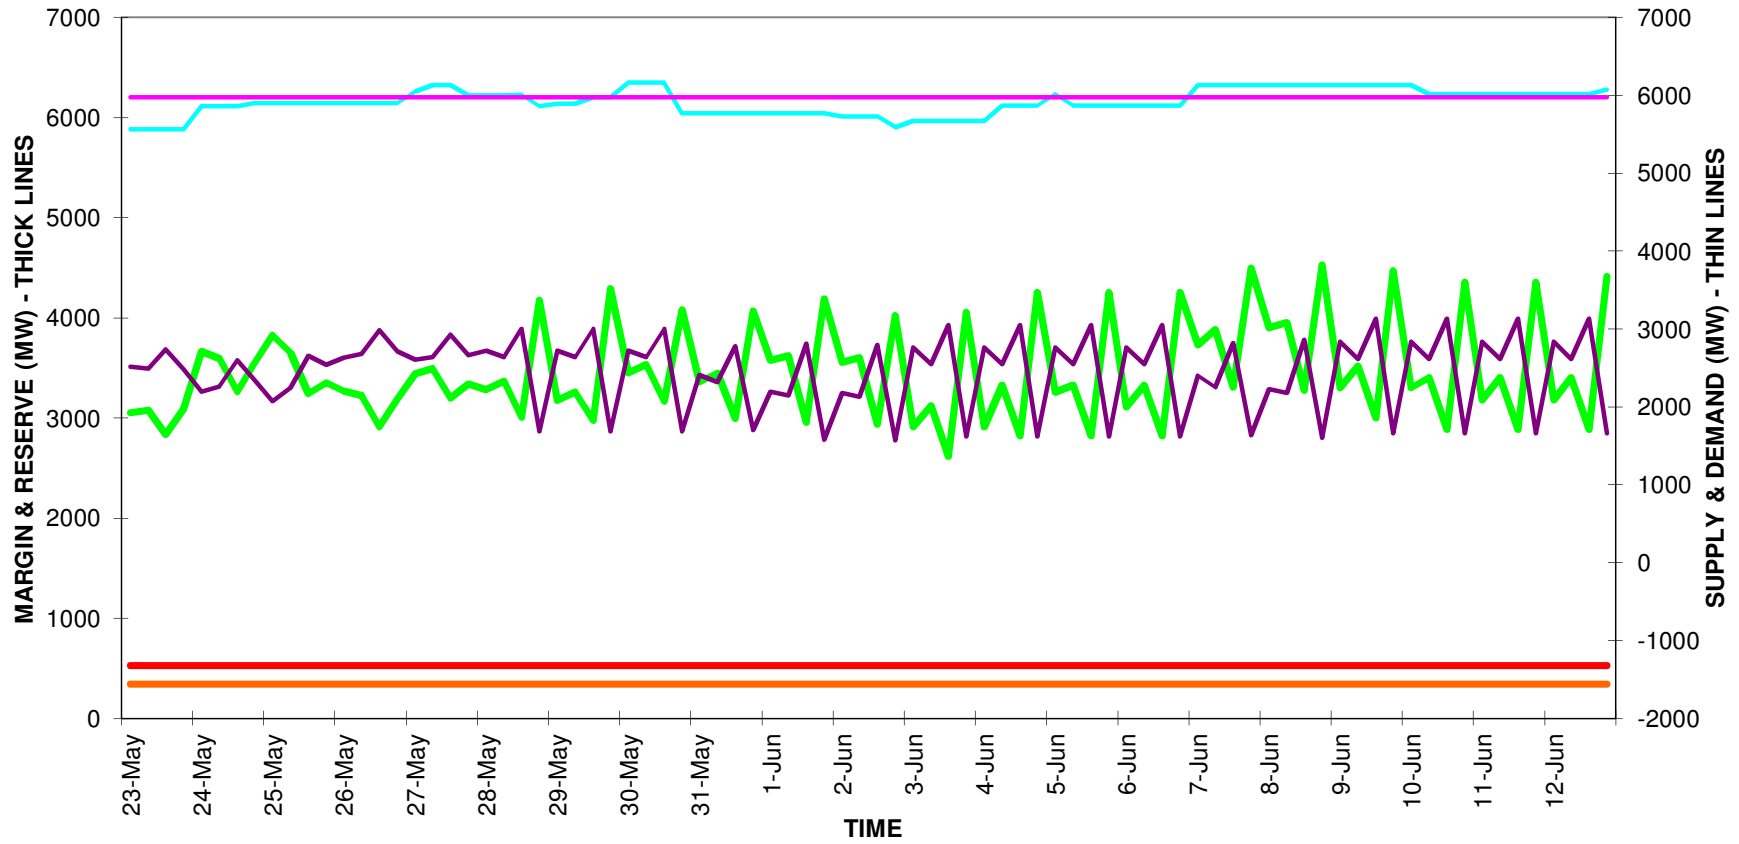

ST PASA OUTLOOK

ST_PASA_RESERVE_MARGIN RESERVE_CAPACITY_REQ CAPACITY_PL_RESERVES_REQ
PEAKLOAD_MEANP2SD AVAILABLE_SUPPLY_CAPACITY INSTALLED_GENERATION