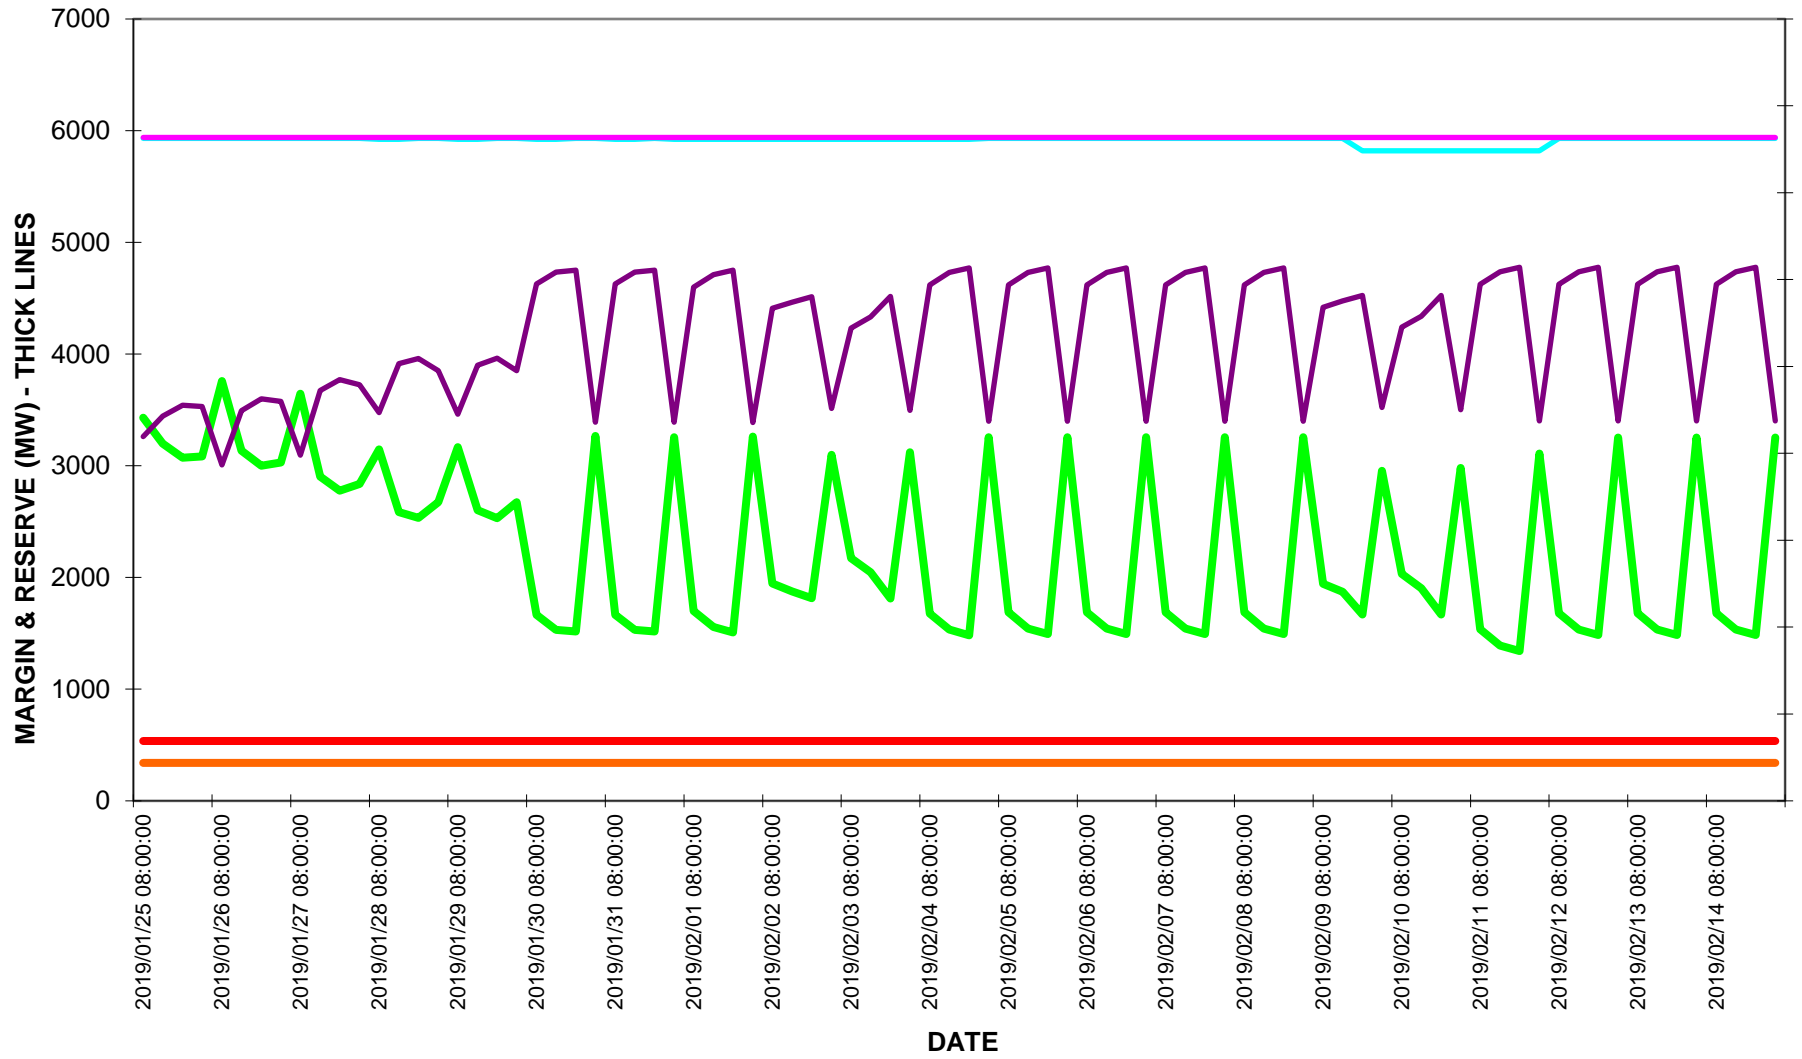

# ST PASA OUTLOOK

ST PASA RESERVE MARGIN    RESERVE CAPACITY REQ    CAPACITY PL. RESERVES REQ    PEAKI O&D MEANP2SD    AVAIL. ARI E. SUIPPY CAPACITY    INSTALLED GENERATION